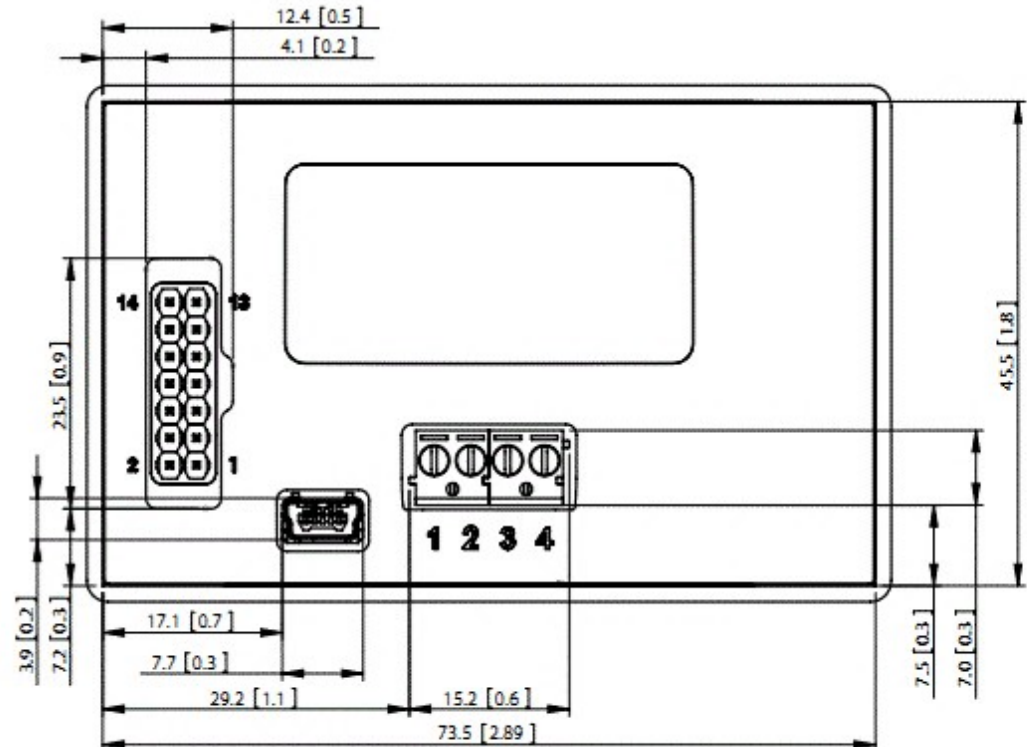

All dimensions in mm (inches)

Panel Cut-out: 74 x 46 (2.91 x 1.81)

Viewing Area: 49.5 x 38 (1.9 x 1.5)

Lascar Electronics

LPPD 320 / SGD-24-M

www.Aamgard.de

WIRE SIZE = 16-26 AWG