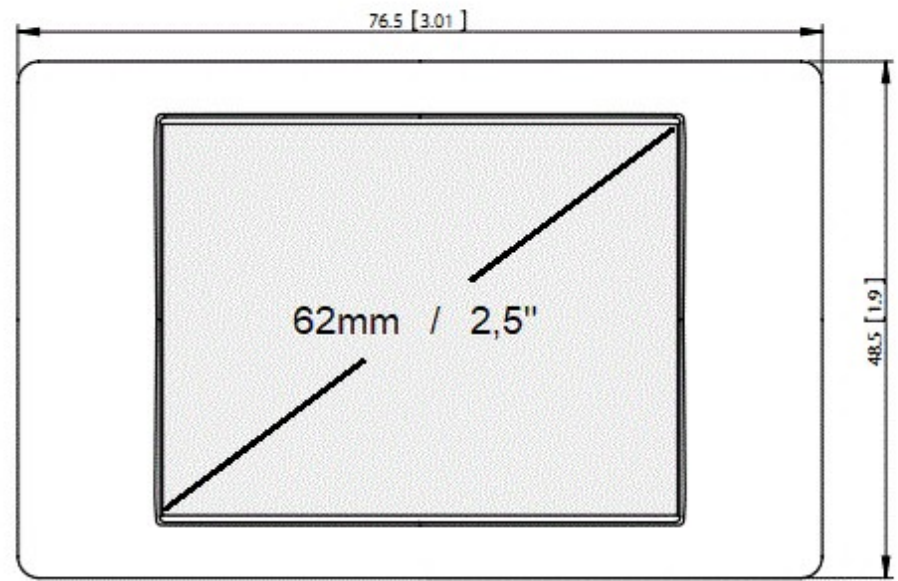

All dimensions in mm (inches)

Panel Cut-out: 74 x 46 (2.91 x 1.81)

Viewing Area: 49.5 x 38 (1.9 x 1.5)

Lascar Electronics

LPPD 320 / SGD-24-M

www.Aamgard.de

WIRE SIZE = 16-26 AWG